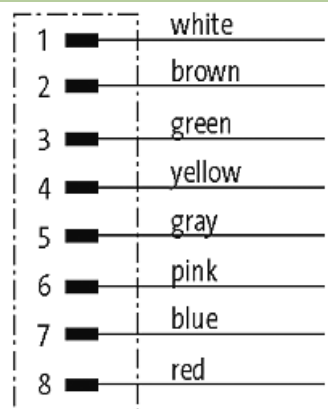

General data

Temperature range -25...+85 °C

Commercial data

country of origin	DE
customs tariff number	85444290
EAN	4048879294881
eClass	27279220
Packaging unit	1

Sketch

Product may differ from image