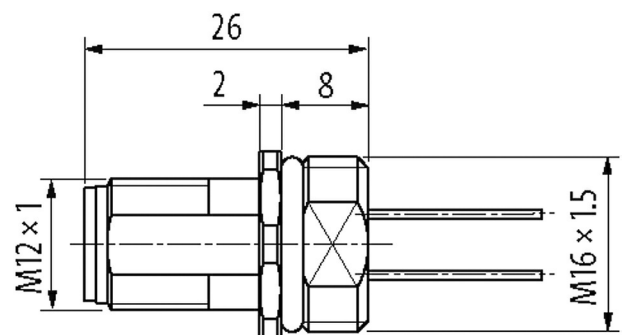

M12 MALE FLANGE PLUG A CODED FRONT MOUNT

PP-wires 8x0,25 1m

Flange male
M12, 8-pole
Front mounting
with multi-strand wire**Illustration**

Male

Product may differ from Image

Approvals

Form

Form 17161

Cables

Cable number	973
No./diameter of wires	8 × 0.25 mm ²
Wire isolation	PUR (wh, br, gn, ye, gr, pk, bl, rd)
Outer Ø	1.25 mm ±5%
Bend radius (fixed)	10 × outer Ø
Temperature range (fixed)	-40...+90 °C
Temperature range (mobile)	-25...+90 °C

Technical Data

Operating voltage	max. 30 V AC/DC
Rated surge voltage	0.8 kV
Operating current per contact	max. 2 A
Locking of ports	Screw thread (M12×1 mm) recommended torque 0.6 Nm, self-securing
Protection	IP67 inserted and tightened (EN 60529)
Protection NEMA	3, 4, 6P (UL 50E)

General data

Temperature range -25...+85 °C

Commercial data

country of origin	DE
customs tariff number	85444290
EAN	4048879294881
eClass	27279220
Packaging unit	1

Sketch

Product may differ from image