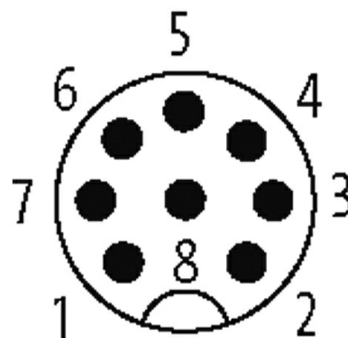

M12 MALE FLANGE PLUG A CODED FRONT MOUNT

PP-wires 8x0,25 1m

Flange male
M12, 8-pole
Front mounting
with multi-strand wire**Illustration**

Male

Product may differ from Image

Approvals

Form

Form 17161

Cables

Cable number	973
No./diameter of wires	8 × 0.25 mm ²
Wire isolation	PUR (wh, br, gn, ye, gr, pk, bl, rd)
Outer Ø	1.25 mm ±5%
Bend radius (fixed)	10 × outer Ø
Temperature range (fixed)	-40...+90 °C
Temperature range (mobile)	-25...+90 °C