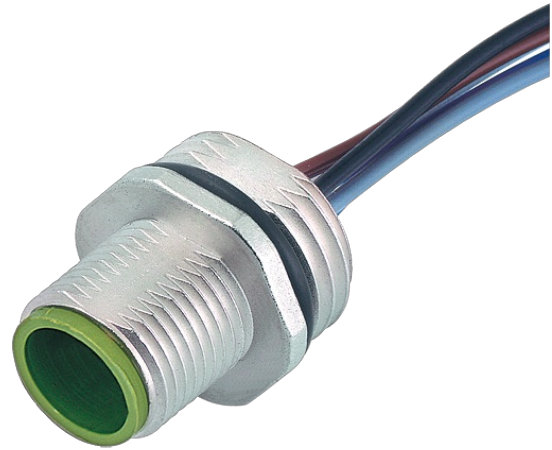

M12 MALE FLANGE PLUG A CODED FRONT MOUNT

PP-wires 8x0,25 1m

Flange male
M12, 8-pole
Front mounting
with multi-strand wire**Illustration**

Male

Product may differ from Image

Approvals

Form

Form 17161

Cables

Cable number	973
No./diameter of wires	8 × 0.25 mm ²
Wire isolation	PUR (wh, br, gn, ye, gr, pk, bl, rd)
Outer Ø	1.25 mm ±5%
Bend radius (fixed)	10 × outer Ø
Temperature range (fixed)	-40...+90 °C
Temperature range (mobile)	-25...+90 °C

Technical Data

Operating voltage	max. 30 V AC/DC
Rated surge voltage	0.8 kV
Operating current per contact	max. 2 A
Locking of ports	Screw thread (M12×1 mm) recommended torque 0.6 Nm, self-securing
Protection	IP67 inserted and tightened (EN 60529)
Protection NEMA	3, 4, 6P (UL 50E)